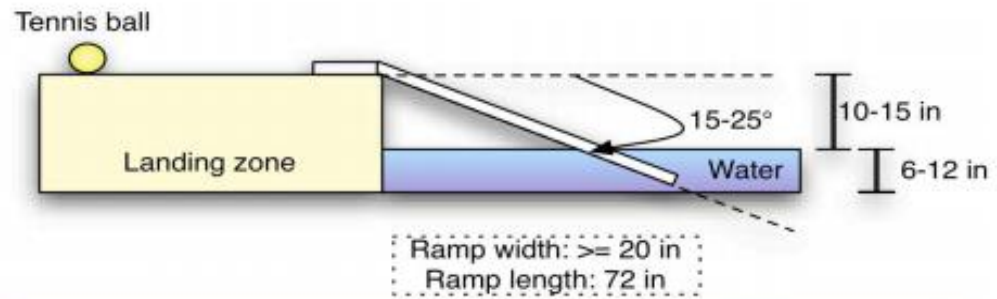

# Autonomous VTOL Operations on Surface Vehicles

**PI:** ERIC DEMASO

**STUDENT MEMBERS:** GENE GAMBLE, CHRISTOPHER KENNEDY

**ADVISOR:** DR. BRIAN BUTKA

Map not to scale

Side View

Aerial View

Parrot  
**AR.Drone**