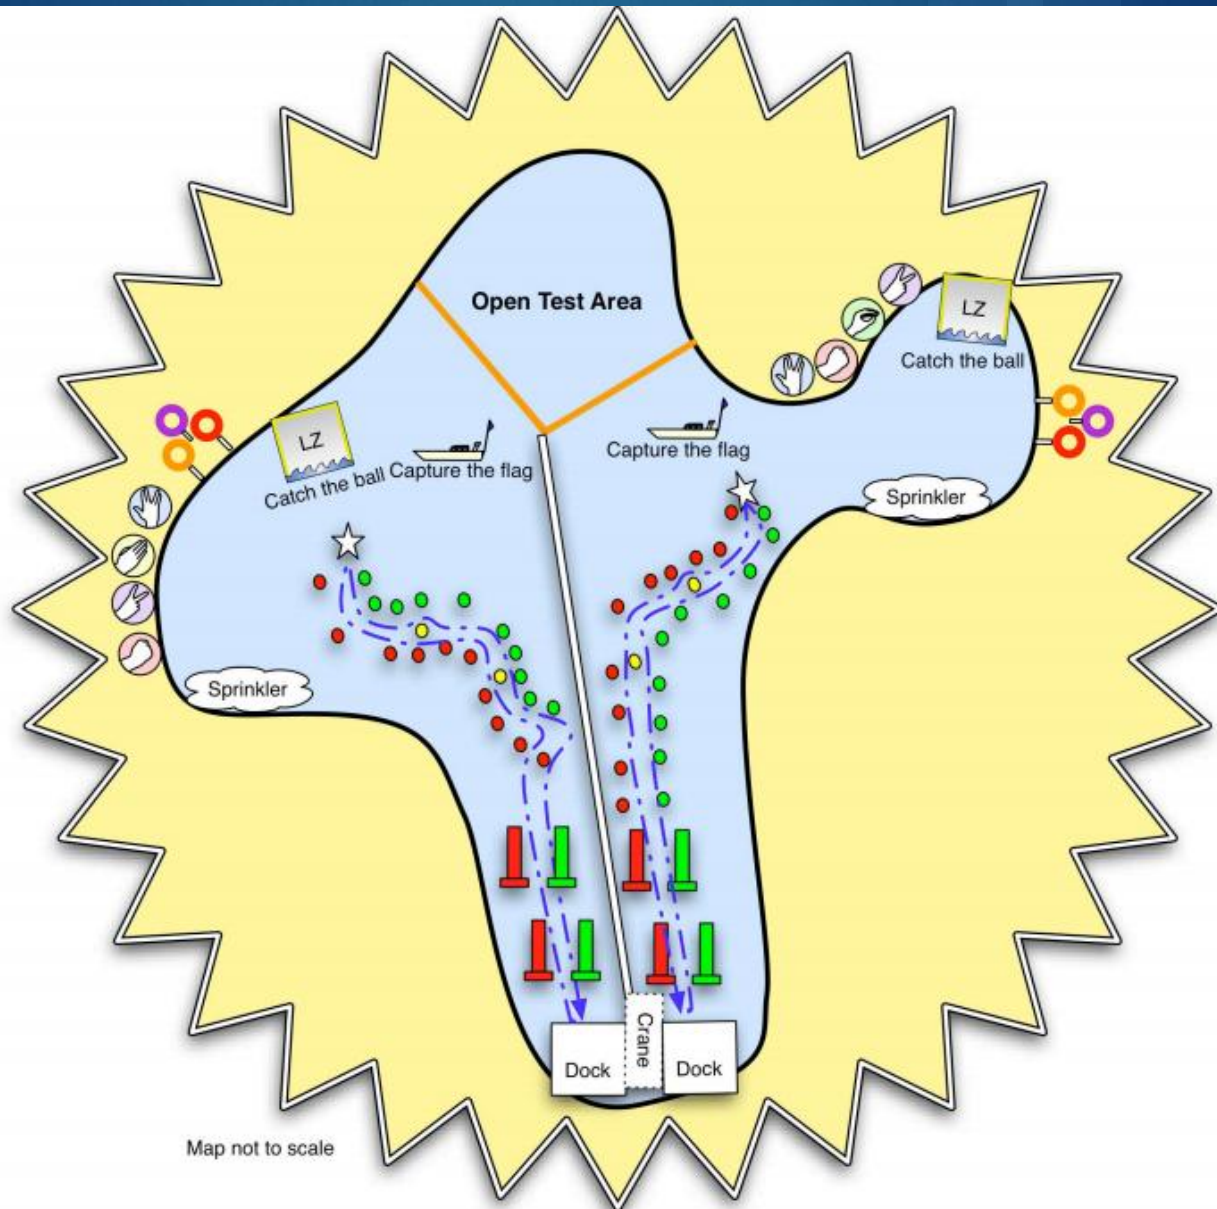

**EMBRY-RIDDLE**  
**Aeronautical University**

---

**ROBOTICS ASSOCIATION**

# Autonomous VTOL Operations on Surface Vehicles

**PI:** ERIC DEMASO

**STUDENT MEMBERS:** GENE GAMBLE, CHRISTOPHER KENNEDY

**ADVISOR:** DR. BRIAN BUTKA

Map not to scale

Side View

Aerial View

Parrot  
**AR.Drone**