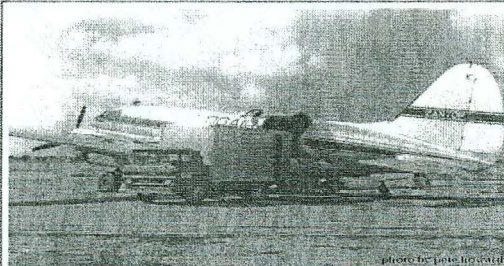

Click on any of the thumbnails to view the full size picture.
To set as your computer's wallpaper, click on an image and choose "Set As Wallpaper."

| | |
|--|--|
|  | <p>During the "hub" days at Willow Run Airport.</p> |
|  | <p>Zantop L-188 344HA at Ypsilanti.</p> |
|  | <p>A Nasa space shuttle next to a Zantop L-188. Photographed in Atlanta.</p> |
|  | <p>Zantop DC-8-62 taking off from Ypsilanti.</p> |

DC-6 arriving in Ypsilanti on a cold winter day.

A/C N4061K back in 1972.

C-46 from the Zantop Air Transport days.

DC-6 N 41840 at Willow Run.

Zantop plane at night.

Old Zantop plane being loaded. Photo taken in 1966.