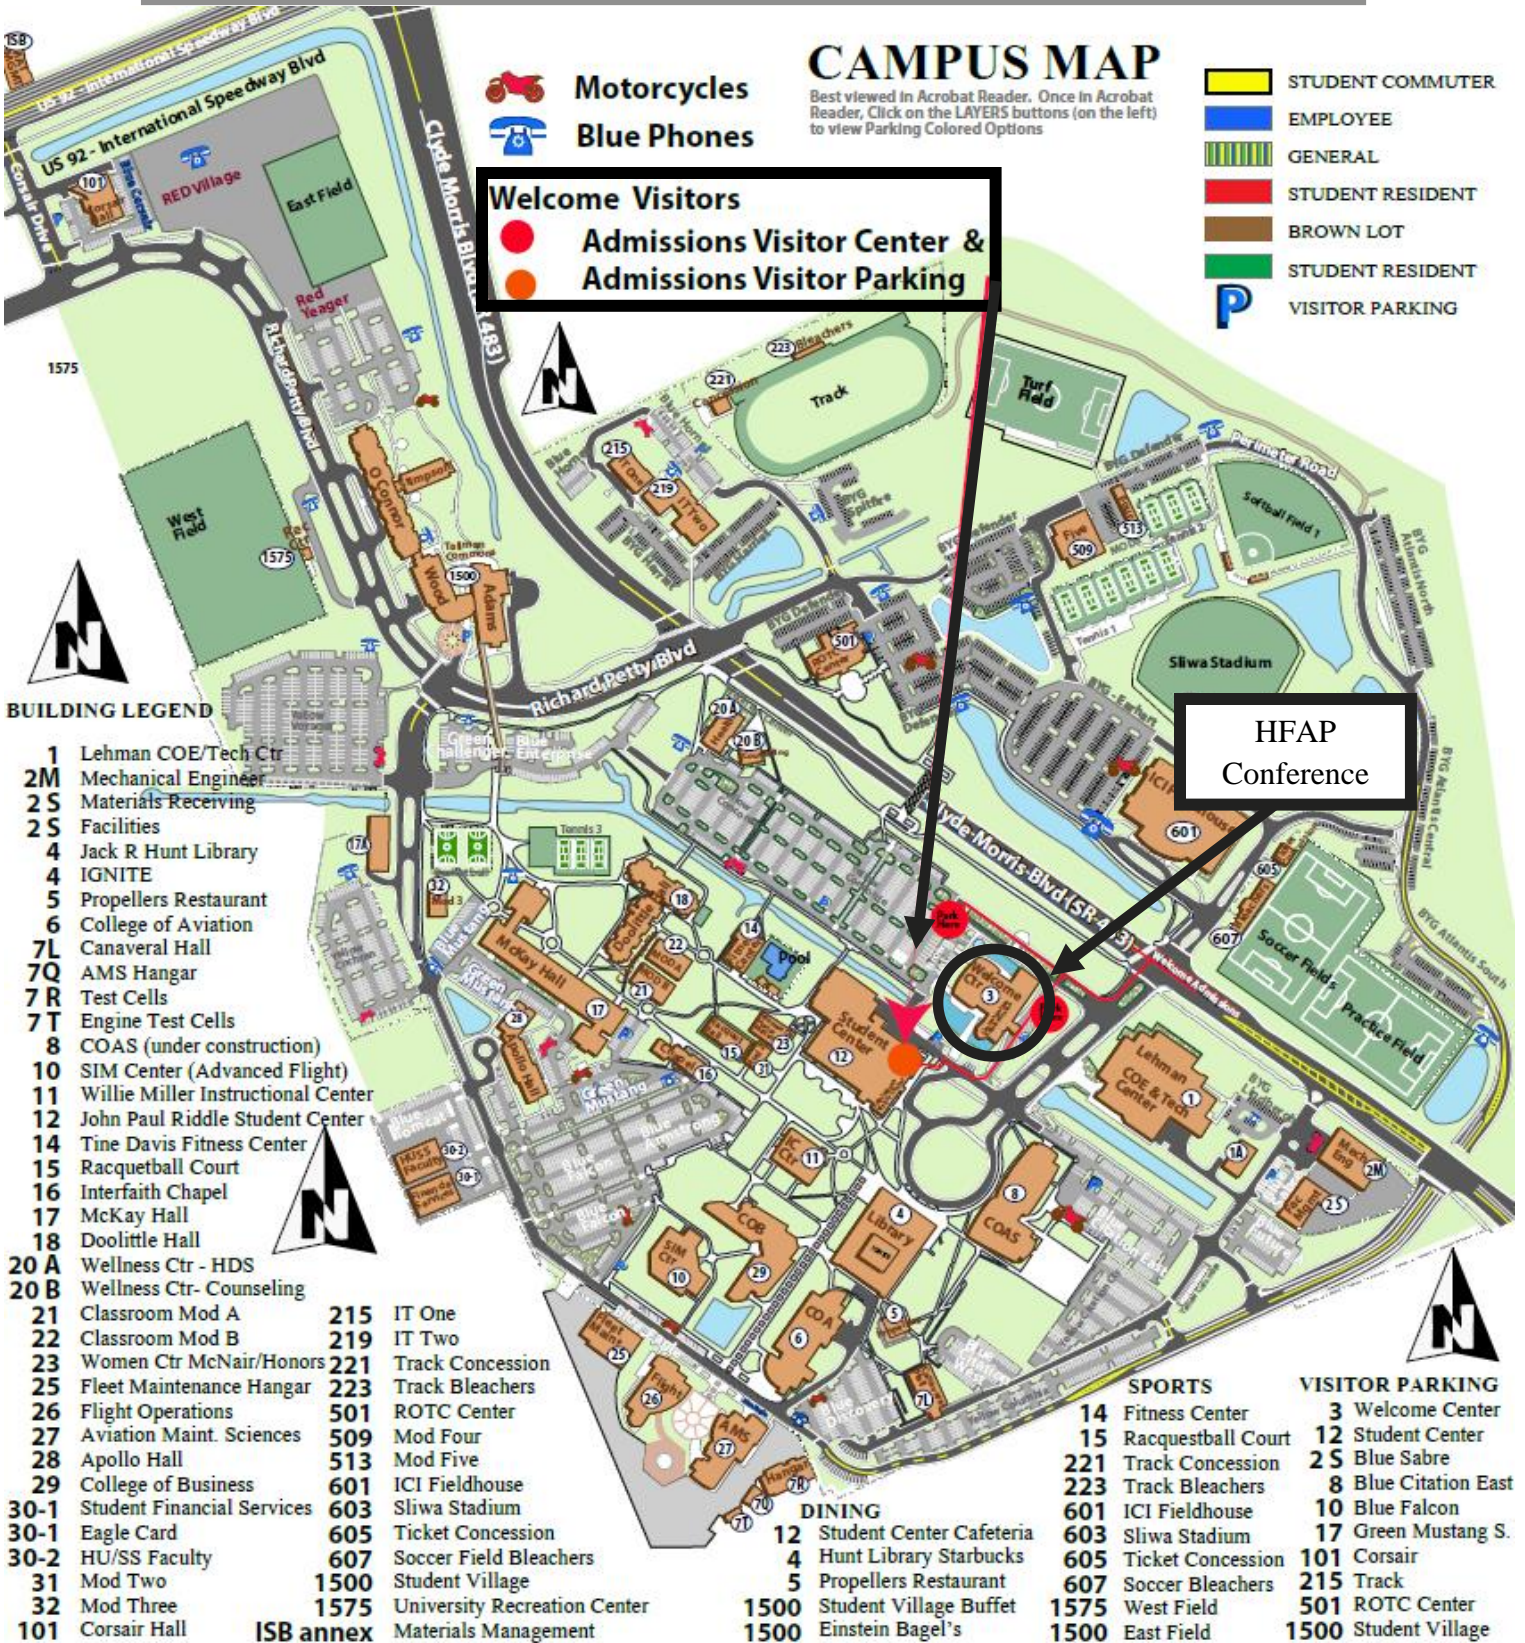

Campus Map

CAMPUS MAP

Best viewed in Acrobat Reader. Once in Acrobat Reader, Click on the LAYERS buttons (on the left) to view Parking Colored Options

- STUDENT COMMUTER
- EMPLOYEE
- GENERAL
- STUDENT RESIDENT
- BROWN LOT
- STUDENT RESIDENT
- P VISITOR PARKING

Welcome Visitors
● Admissions Visitor Center &
● Admissions Visitor Parking

HFAP Conference

BUILDING LEGEND

- 1 Lehman COE/Tech Ctr
- 2M Mechanical Engineer
- 2S Materials Receiving
- 2S Facilities
- 4 Jack R Hunt Library
- 4 IGNITE
- 5 Propellers Restaurant
- 6 College of Aviation
- 7L Canaveral Hall
- 7Q AMS Hangar
- 7R Test Cells
- 7T Engine Test Cells
- 8 COAS (under construction)
- 10 SIM Center (Advanced Flight)
- 11 Willie Miller Instructional Center
- 12 John Paul Riddle Student Center
- 14 Tine Davis Fitness Center
- 15 Racquetball Court
- 16 Interfaith Chapel
- 17 McKay Hall
- 18 Doolittle Hall
- 20 A Wellness Ctr - HDS
- 20 B Wellness Ctr- Counseling
- 21 Classroom Mod A
- 22 Classroom Mod B
- 23 Women Ctr McNair/Honors
- 25 Fleet Maintenance Hangar
- 26 Flight Operations
- 27 Aviation Maint. Sciences
- 28 Apollo Hall
- 29 College of Business
- 30-1 Student Financial Services
- 30-1 Eagle Card
- 30-2 HU/SS Faculty
- 31 Mod Two
- 32 Mod Three
- 101 Corsair Hall
- 215 IT One
- 219 IT Two
- 221 Track Concession
- 223 Track Bleachers
- 501 ROTC Center
- 509 Mod Four
- 513 Mod Five
- 601 ICI Fieldhouse
- 603 Sliwa Stadium
- 605 Ticket Concession
- 607 Soccer Field Bleachers
- 1500 Student Village
- 1575 University Recreation Center
- ISB annex Materials Management

VISITOR PARKING

- 3 Welcome Center
- 12 Student Center
- 25 Blue Sabre
- 8 Blue Citation East
- 10 Blue Falcon
- 17 Green Mustang S.
- 101 Corsair
- 215 Track
- 501 ROTC Center
- 1500 Student Village

DINING

- 12 Student Center Cafeteria
- 4 Hunt Library Starbucks
- 5 Propellers Restaurant
- 1500 Student Village Buffet
- 1500 Einstein Bagel's